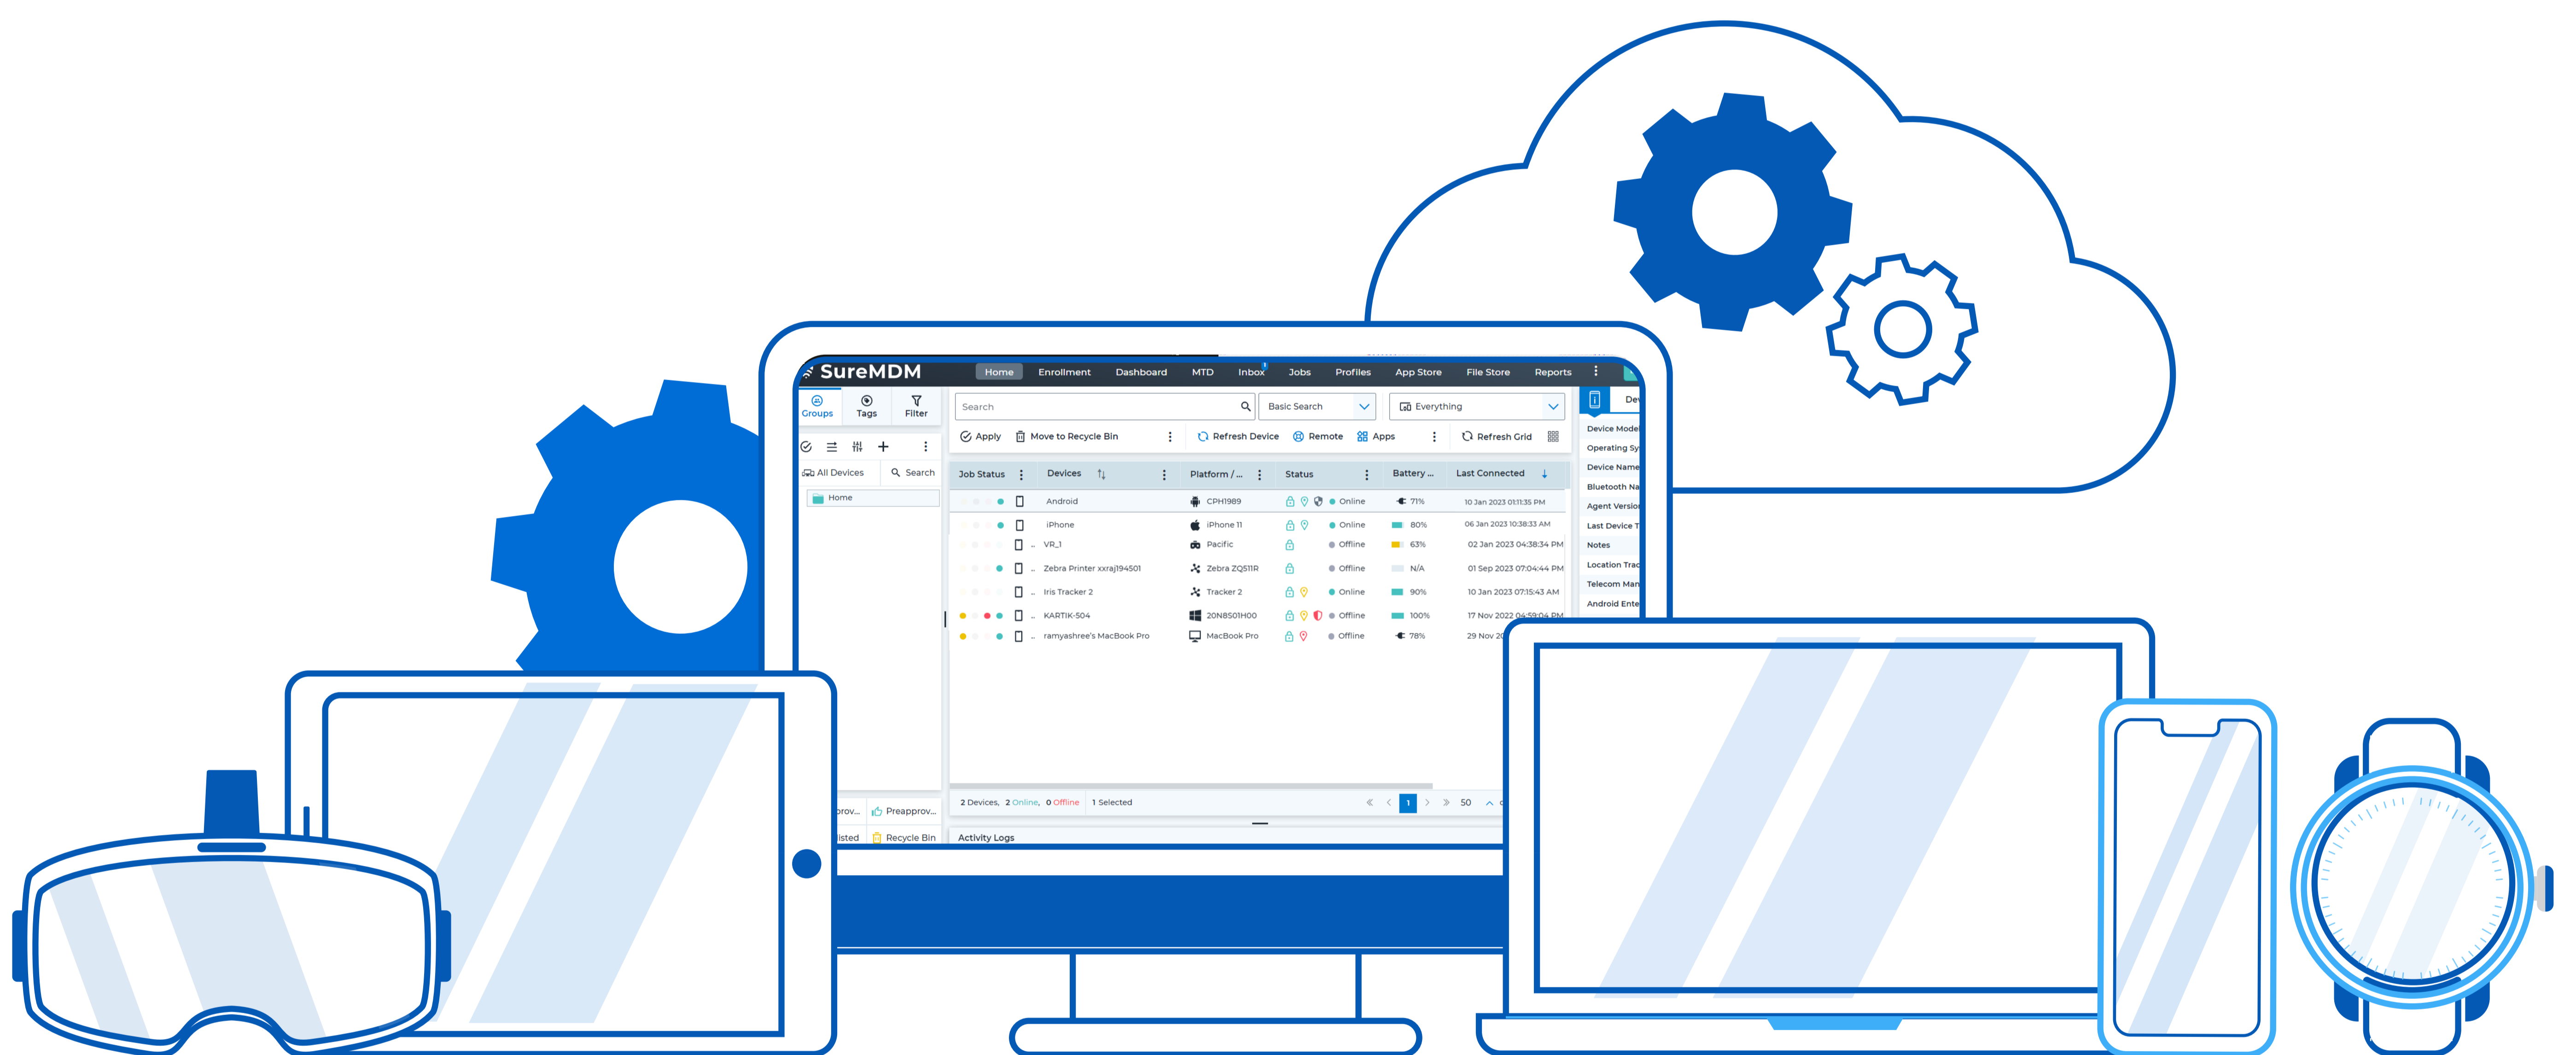

## Supported Platforms

SureMDM by 42Gears is an intuitive and powerful Unified Endpoint Management (UEM) solution for Android, iOS/iPadOS, Windows, Linux, macOS, ChromeOS, Apple TV, Wear OS, VR, and IoT platforms. Deploy, manage, and secure mobile devices and the content they store, keep corporate data safe, and remotely monitor and troubleshoot any device from an easy-to-use central console.

## Centralized Management

Effectively manage all your devices and get device-related information you need to make informed decisions with SureMDM centralized console.