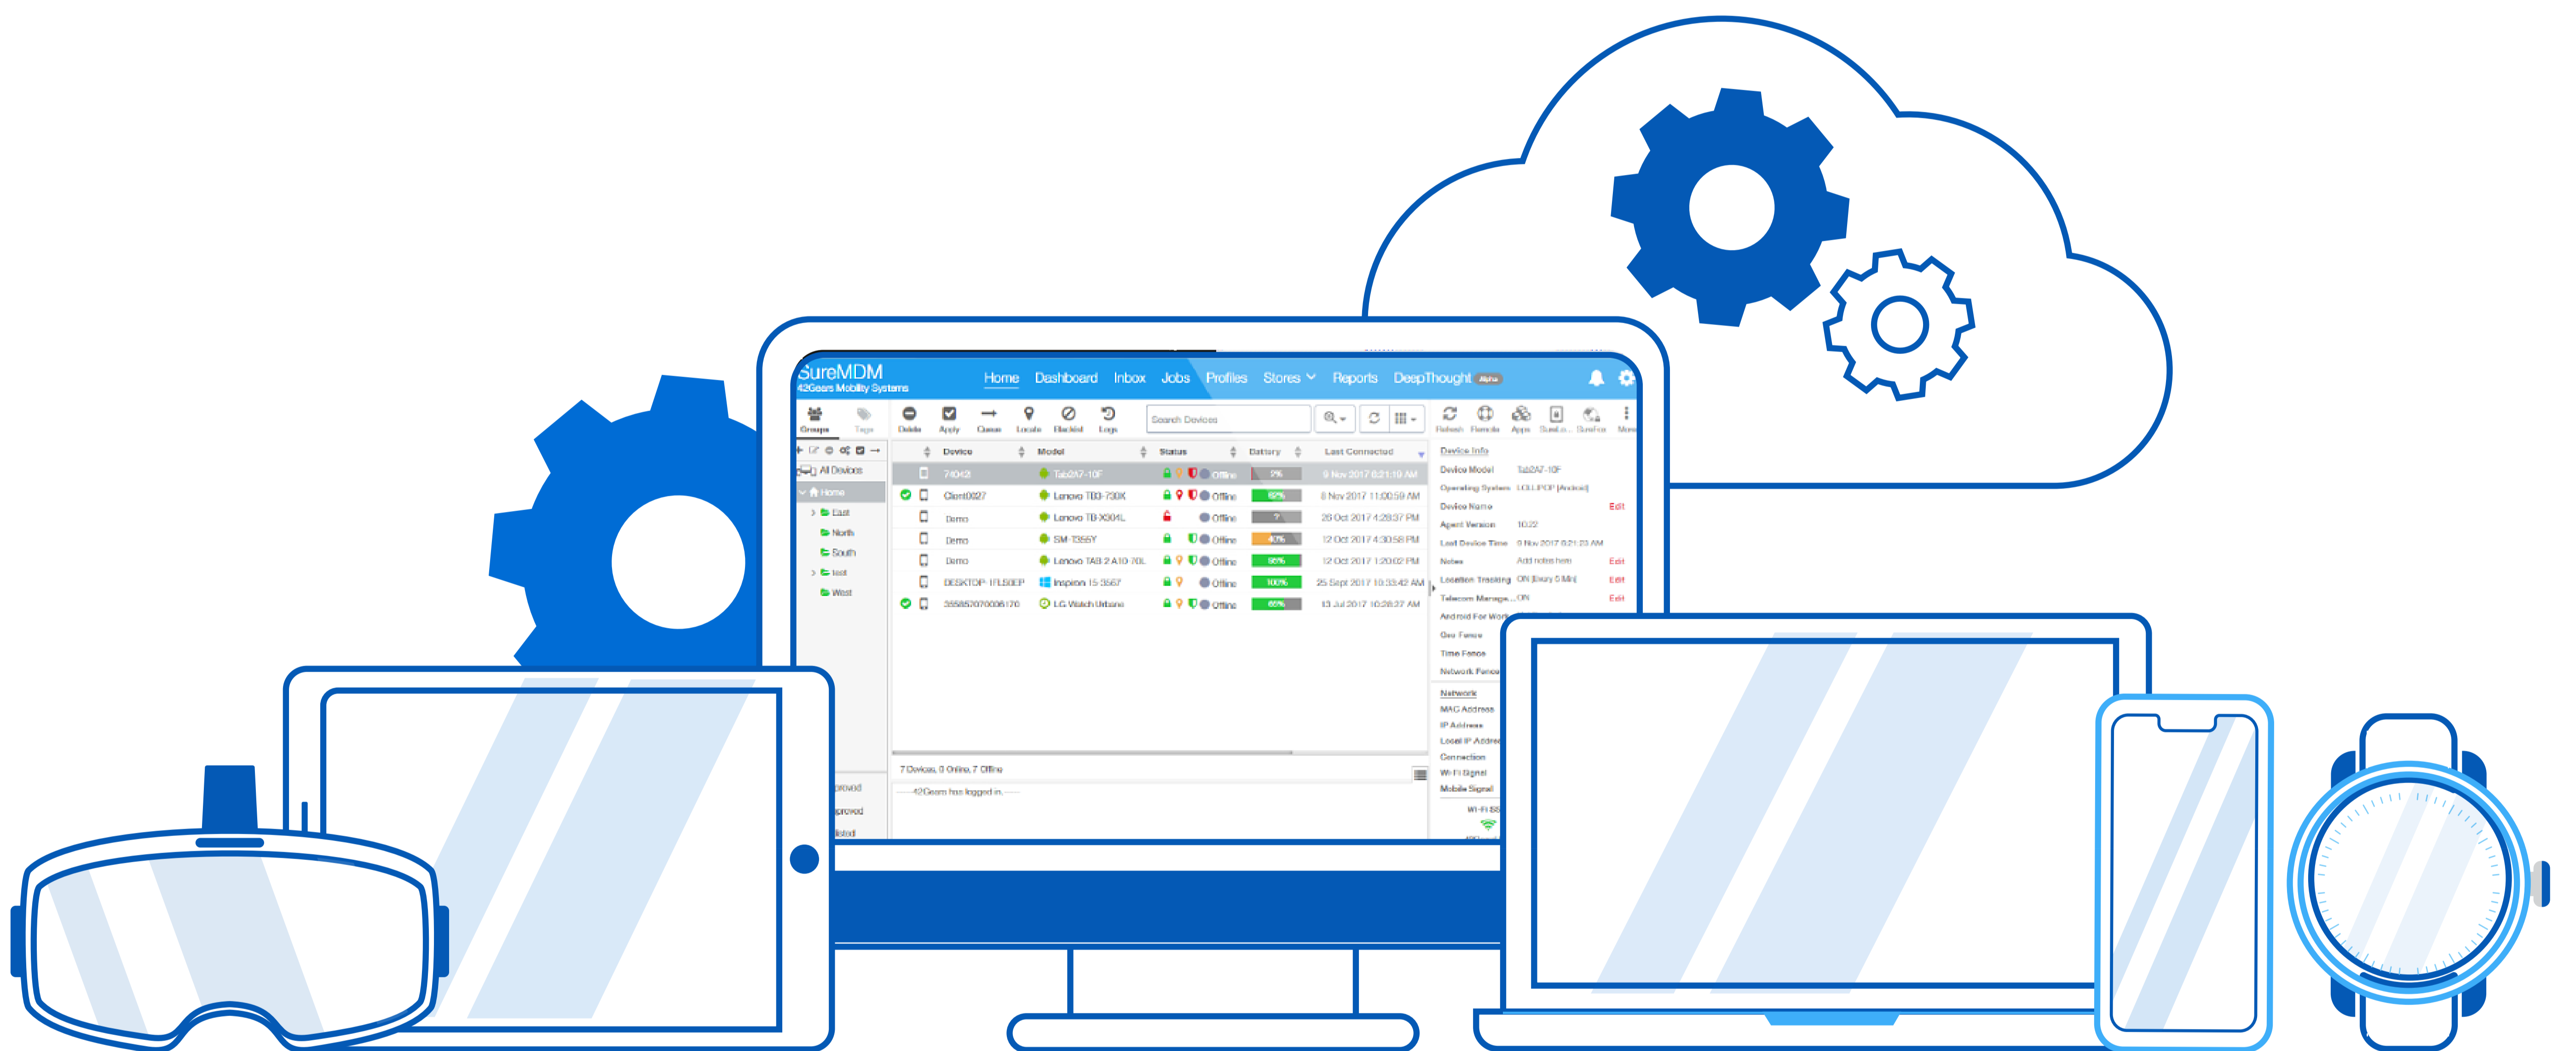

SureMDM®

Secure. Monitor. Manage.

Supported Platforms

SureMDM by 42Gears is an intuitive and powerful Unified Endpoint Management (UEM) solution for Android, iOS/iPadOS, Windows, Linux, macOS, Chrome OS, Apple TV, Wear OS, VR, and IoT platforms. Deploy, manage, and secure mobile devices and the content they hold, keep corporate data safe, and remotely monitor and repair any device from an easy-to-use central console.

Enroll, Deploy, and Provision All of Your Devices With Ease

Enroll and set up devices in SureMDM quickly and easily. Use a wide range of possible enrollment methods, including Android Enterprise Enrollment, Zero-Touch Enrollment, Apple Business Manager, Windows Autopilot, Zebra StageNow, Samsung KME, QR codes, and more.

Manage All Devices from an Intuitive Central Web Console

Experience superior performance with the new version of SureMDM Console (v3.0), a single, intuitive interface to manage all your devices and get the device-related information you need to make informed decisions.

Monitor and Reinforce Responsible Device Behavior

Automatically activate policies based on time, location, or a device's current Wi-Fi network. Remotely locking, rebooting, or wiping devices that are stolen or that violate configured settings ensure fine-grained device control.